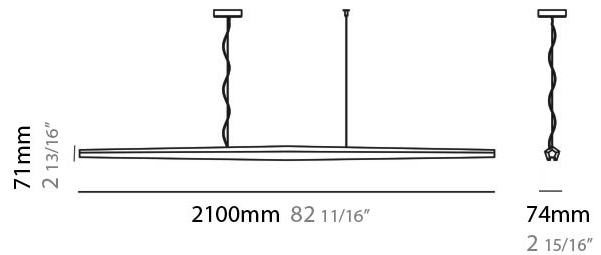

1. To build a product code in our configurator select the specify button on the base model # product page
2. To build a manual product code on this datasheet choose from the options listed below in blue font and add the suffix to the base model #

GENERAL

Series: Viisi
Brand: Panzeri
Division: Design
Mounting Type: Suspension
Mounting Location: Ceiling
Subcategory: Pendant

PHYSICAL

Shape: Abstract
Length (mm): 2100
Length (in): 82 ¹¹/₁₆
Width (mm): 74
Width (in): 2 ¹⁵/₁₆
Height (mm): 71
Height (in): 2 ¹³/₁₆
Max. Overall Height (mm): 2071
Max. Overall Height (in): 81 ⁹/₁₆
Light Distribution: Direct
Weight (kg): 2.80
Weight (lbs): 6.17
Diffuser: Extruded Polycarbonate Diffuser
Fixture Finish: WHI / BLK
Fixture Material: Aluminum
Cable Details: Power supply: Transparent PVC 2300mm / 90 11/16"
Suspension kit: steel wire 2000mm / 78 11/6"

ELECTRICAL

Lamp Type: LED
Input Wattage (W): 44.5
Total Output Wattage (W): 38.1
Dimming: Non-Dimmable / 0-10V Dimming
Driver Included: Yes
Driver Location: Integrated
Driver Type: Constant Current - Universal
Driver Class: Class 2
Input Voltage (V): 120 - 277
Output Voltage (V): 24

LED

Color Temperature (°K): 3000
Max. Delivered Lumen (lm): 2376
Nominal Lumen (lm): 5180
CRI: >90 CRI
Efficiency (%): 45.9
Efficacy (lm/w): 54
Lamp Life (hrs): 50000

OPTICAL

Optic°: Diffused

RATINGS AND CERTIFICATIONS

Certified By: Certified for North American Standards
IP rating: IP40