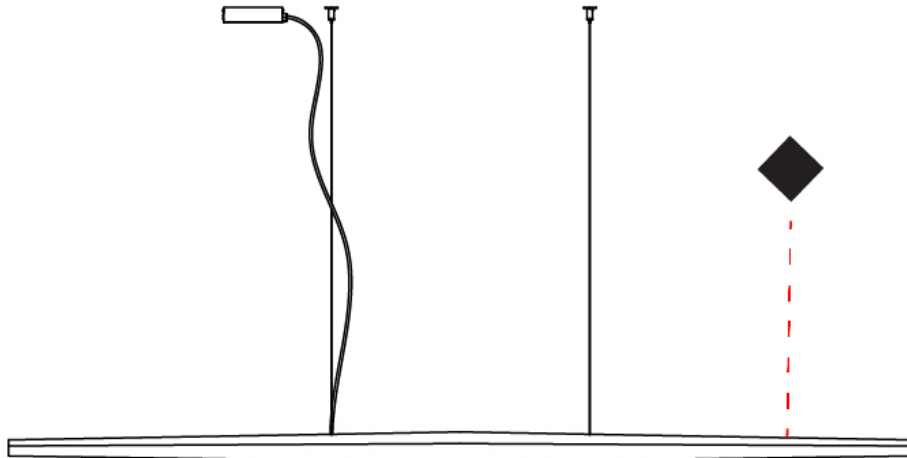

D81610R9-

PROJECT	_____
TYPE	_____
SPECIFIER	_____
QUANTITY	_____
DATE	_____

D