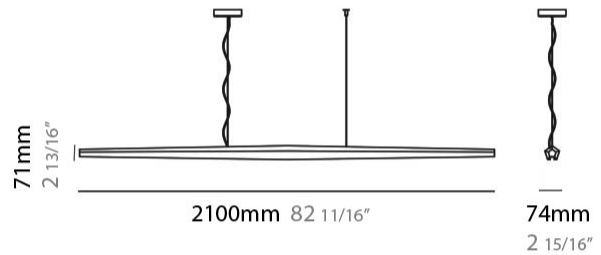

1. To build a product code in our configurator select the specify button on the base model # product page
2. To build a manual product code on this datasheet choose from the options listed below in blue font and add the suffix to the base model #

GENERAL

Series: Viisi
Brand: Panzeri
Division: Design
Mounting Type: Suspension
Mounting Location: Ceiling
Subcategory: Pendant

PHYSICAL

Shape: Abstract
Length (mm): 2100
Length (in): 82 ¹¹/₁₆
Width (mm): 74
Width (in): 2 ¹⁵/₁₆
Height (mm): 71
Height (in): 2 ¹³/₁₆
Max. Overall Height (mm): 2071
Max. Overall Height (in): 81 ⁹/₁₆
Light Distribution: Indirect
Weight (kg): 2.8
Weight (lbs): 6.17
Diffuser: Extruded Polycarbonate Diffuser
Fixture Finish: WHI / BLK
Fixture Material: Aluminum
Cable Details: Power supply: Transparent PVC 2300mm / 90 11/16"
Suspension kit: steel wire 2000mm / 78 11/6"

ELECTRICAL

Lamp Type: LED
Input Wattage (W): 44.5
Total Output Wattage (W): 38.1
Dimming: Non-Dimmable / 0-10V Dimming
Driver Included: Yes
Driver Location: Integrated
Driver Type: Constant Current - Universal
Driver Class: Class 2
Input Voltage (V): 120 - 277
Output Voltage (V): 24

LED

Color Temperature (°K): 3000
Max. Delivered Lumen (lm): 2376
Nominal Lumen (lm): 5180
CRI: >90 CRI
Efficiency (%): 45.9
Efficacy (lm/w): 54
Lamp Life (hrs): 50000

OPTICAL

Optic°: Diffused

RATINGS AND CERTIFICATIONS

Certified By: Certified for North American Standards
IP rating: IP40