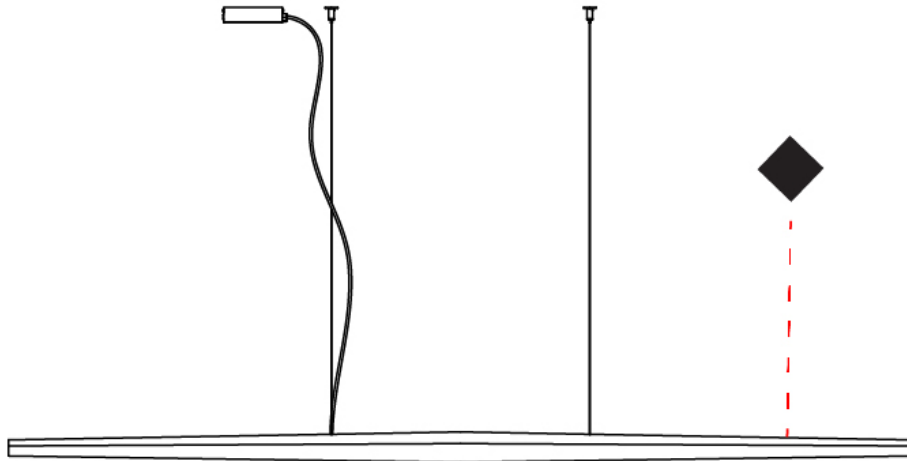

D81609R9-

PROJECT	_____
TYPE	_____
SPECIFIER	_____
QUANTITY	_____
DATE	_____

D